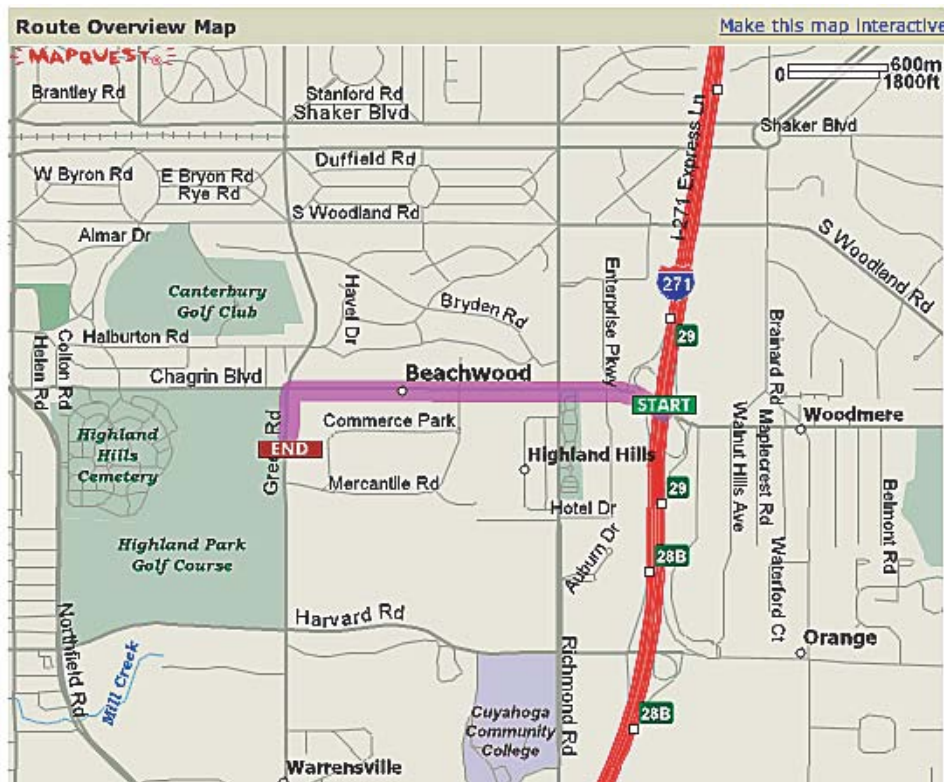

DIRECTIONS TO BENGHIAT FROM I271 & CHAGRIN BLVD:

1. Drive WEST on CHAGRIN BLVD / US-422 / OH-87 toward ENTERPRISE PKWY. Continue to follow CHAGRIN BLVD / US-422. 1.3 miles
- 2: Turn LEFT onto GREEN RD. 0.1 miles
- 3: On the left, look for a black sign that reads BUILDINGS 4 & 5, and turn left into the driveway.
4. Building FOUR is the first building within that parking lot.

Total Est. Time: 3 minutes Total Est. Distance: 1.57 miles

BENGHIAT MARKETING
23240 CHAGRIN BLVD., SUITE 445
(BUILDING FOUR)
BEACHWOOD, OH 44122

216-831-8580